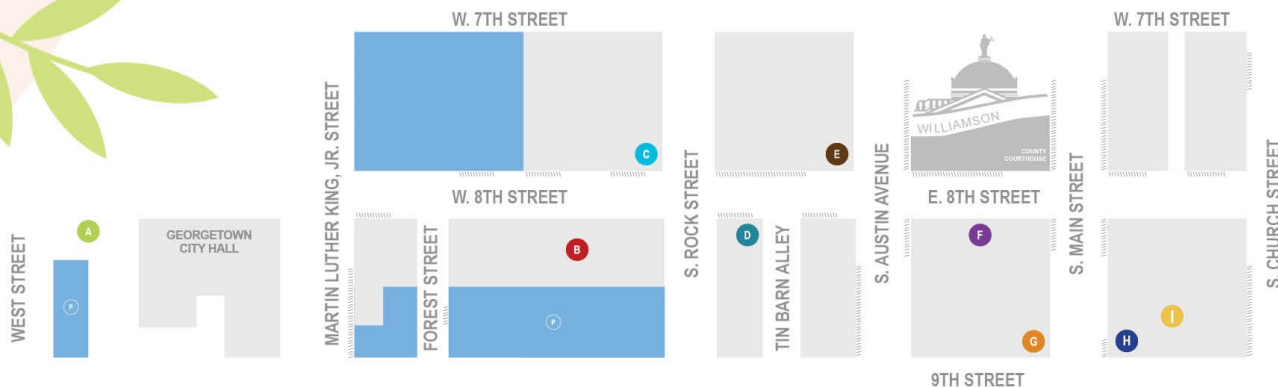

ART STROLL MAP

- A** Shotgun House Museum (Stroll badge location)
 - 4-7 p.m. | Live Music by Mega'Tune, Guided Tours, & Scoops Ice Cream
- B** Georgetown Public Library
 - 4-7 p.m. Poppy Plaza | Little Lemon Small Bites/Cold Brew & Live Music by Swing Shift
 - Library | Live Music by Sister Golden Hair
- C** Williamson County Art Guild Gallery
 - 5-7 p.m. | Artist Reception & Demo for Current Exhibit
- D** Georgetown Palace Theatre's Palace Playhouse Location
 - 4-7 p.m. Tin Barn Alley (Stroll badge location)
 - Live Music by Swing Shift
 - Playhouse | Artist Reception, & Palace Performers

- E** Williamson Museum
 - 4-8 p.m. "Look Up" Art Exhibit & Mini Minute Art Creations
- F** Prima Dora
 - 4-8 p.m. Local Artist & Artisans with Artist Demonstrations
- G** Georgetown Art Center
 - 4-8 p.m. Live Music & Persimmon Tree Exhibit
 - Create a Mini-canvas Painting
- H** Grace Heritage Center (Stroll badge location)
 - 4-8 p.m. Grace Plaza | Artist Booths
 - 6pm Grace Chapel | Talk by Preservation Georgetown

- I** South Main Arts District Green
 - 4-8 p.m. Sweet Lemon | Small Bites/\$4 Cocktails, & Live Music
 - 7 p.m. Green | Photobooth, Mocktails, & Face Painting

Pick up your
Art Stroll badge at
designated locations
to participate.